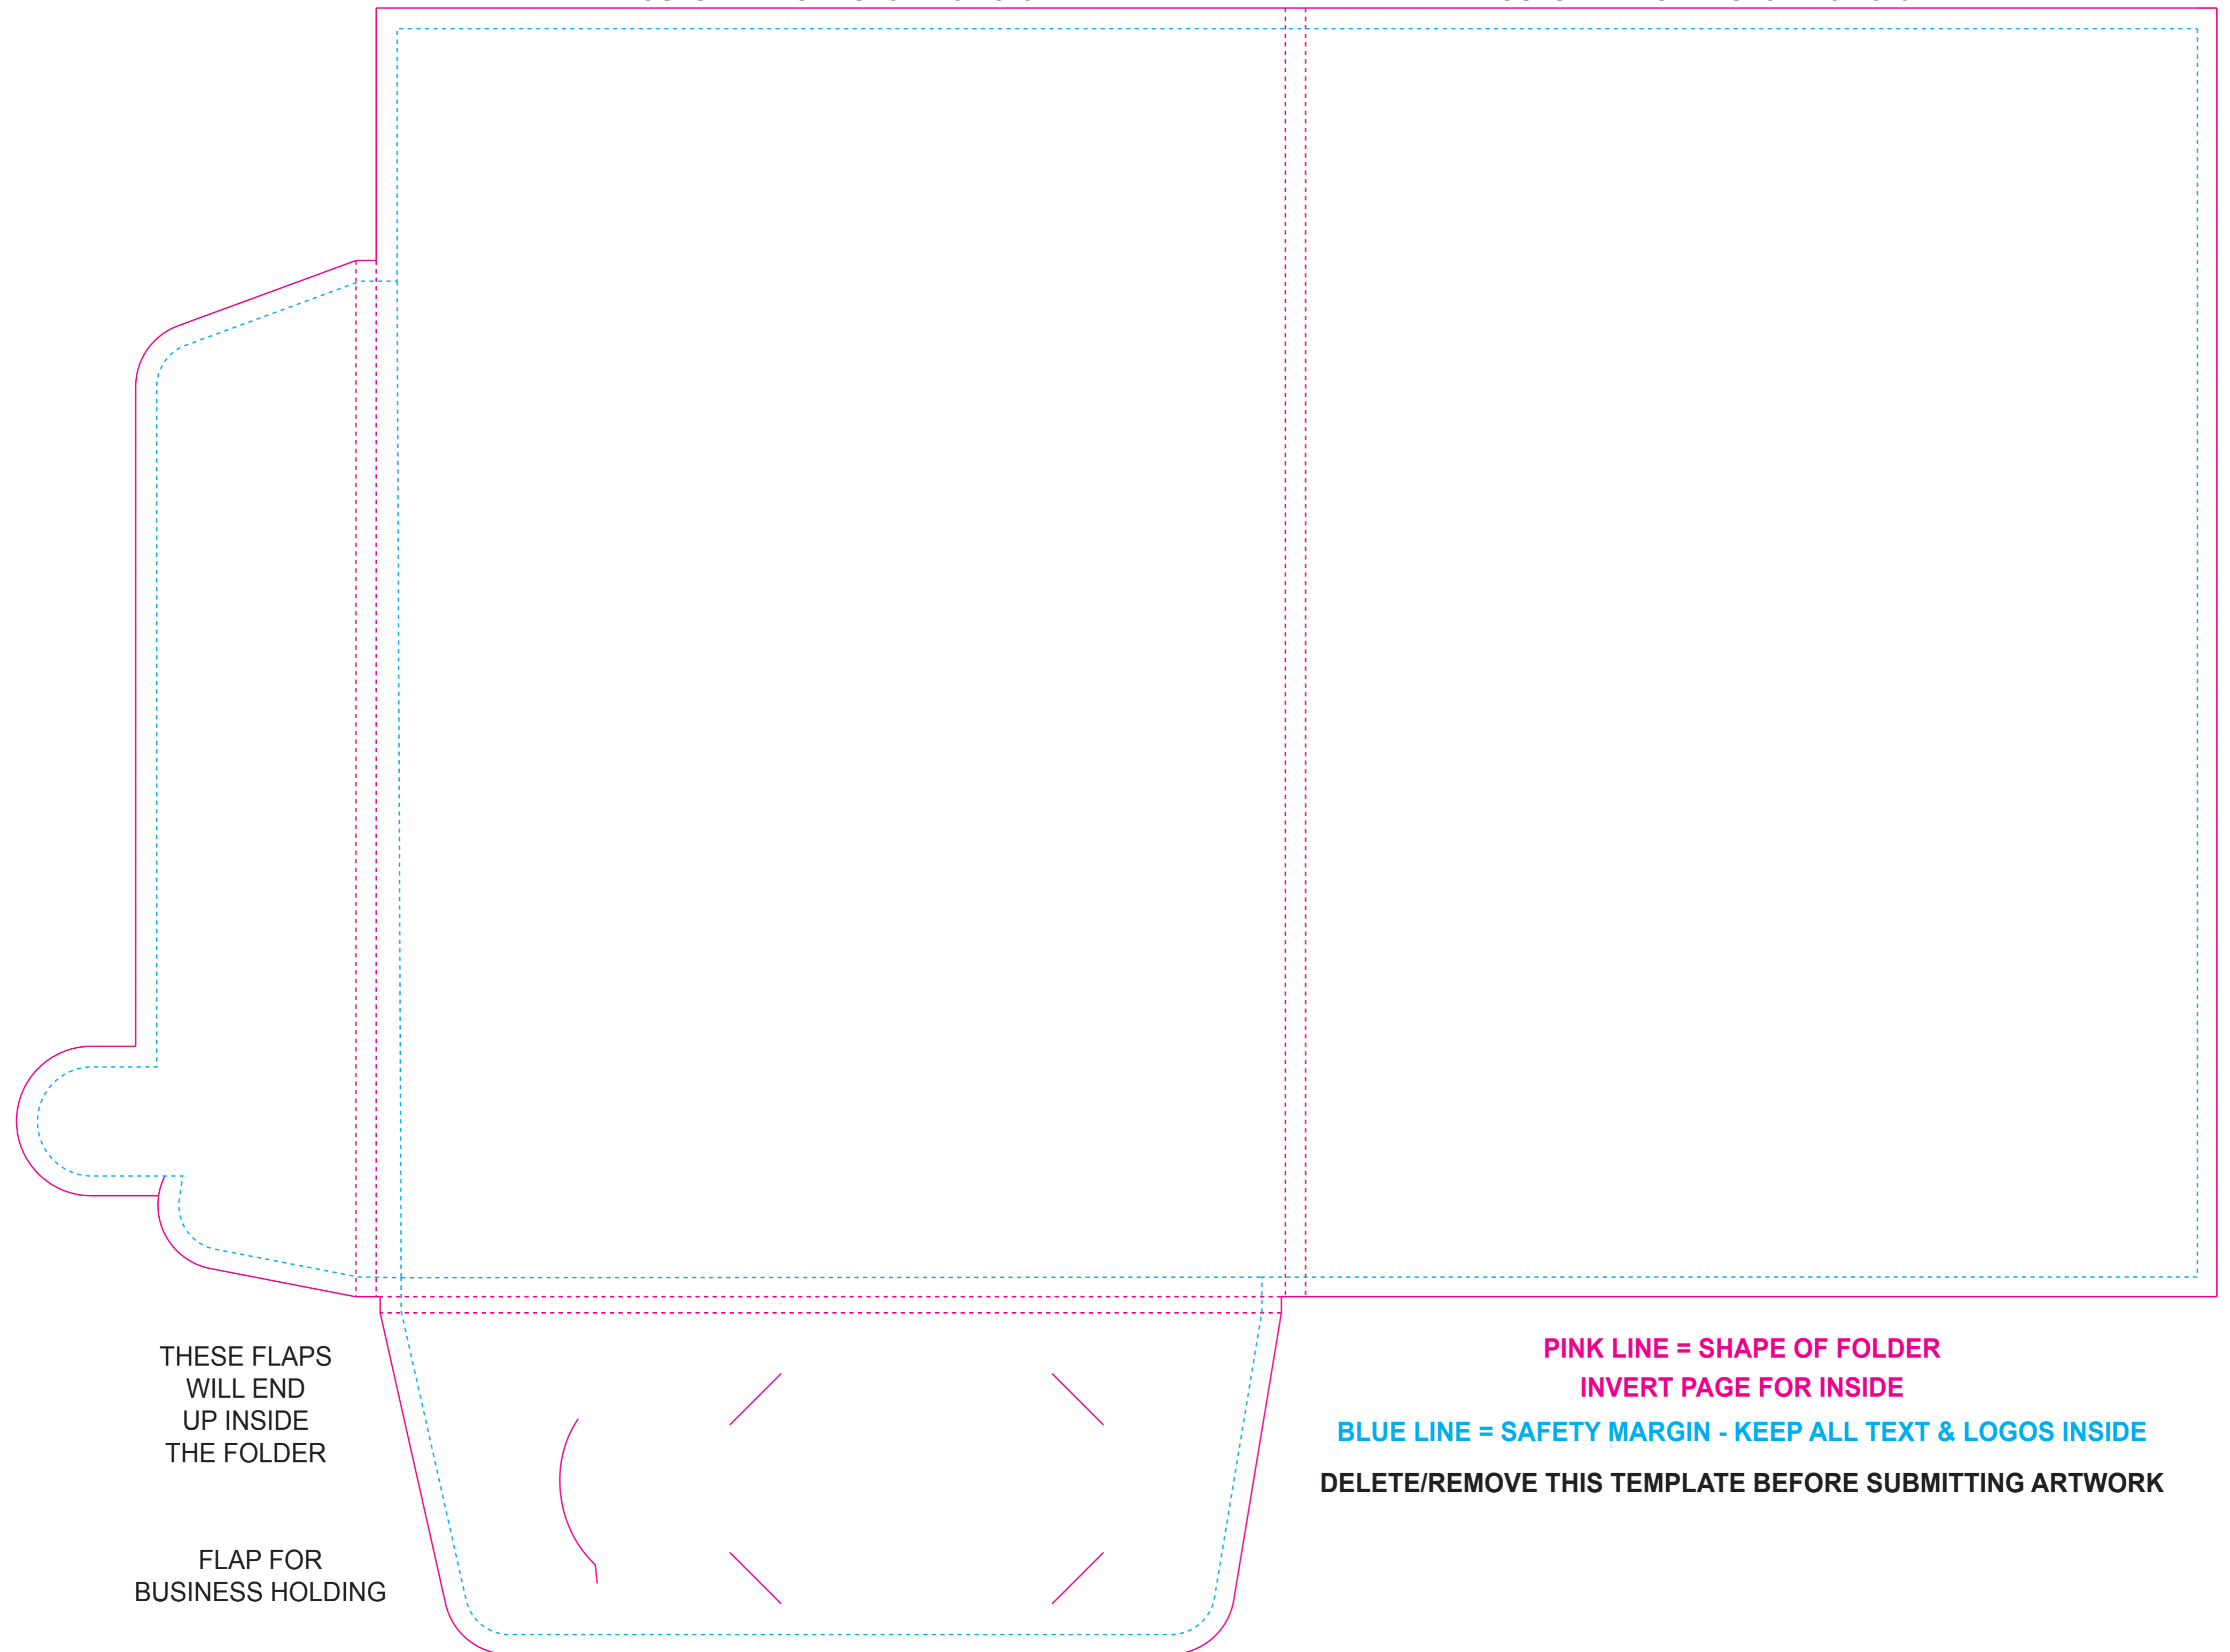

OUTSIDE BACK - Size - 219 x 310mm

OUTSIDE FRONT - Size - 219 x 310mm

THESE FLAPS  
WILL END  
UP INSIDE  
THE FOLDER

FLAP FOR  
BUSINESS HOLDING

**PINK LINE = SHAPE OF FOLDER**  
**INVERT PAGE FOR INSIDE**

**BLUE LINE = SAFETY MARGIN - KEEP ALL TEXT & LOGOS INSIDE**  
**DELETE/REMOVE THIS TEMPLATE BEFORE SUBMITTING ARTWORK**