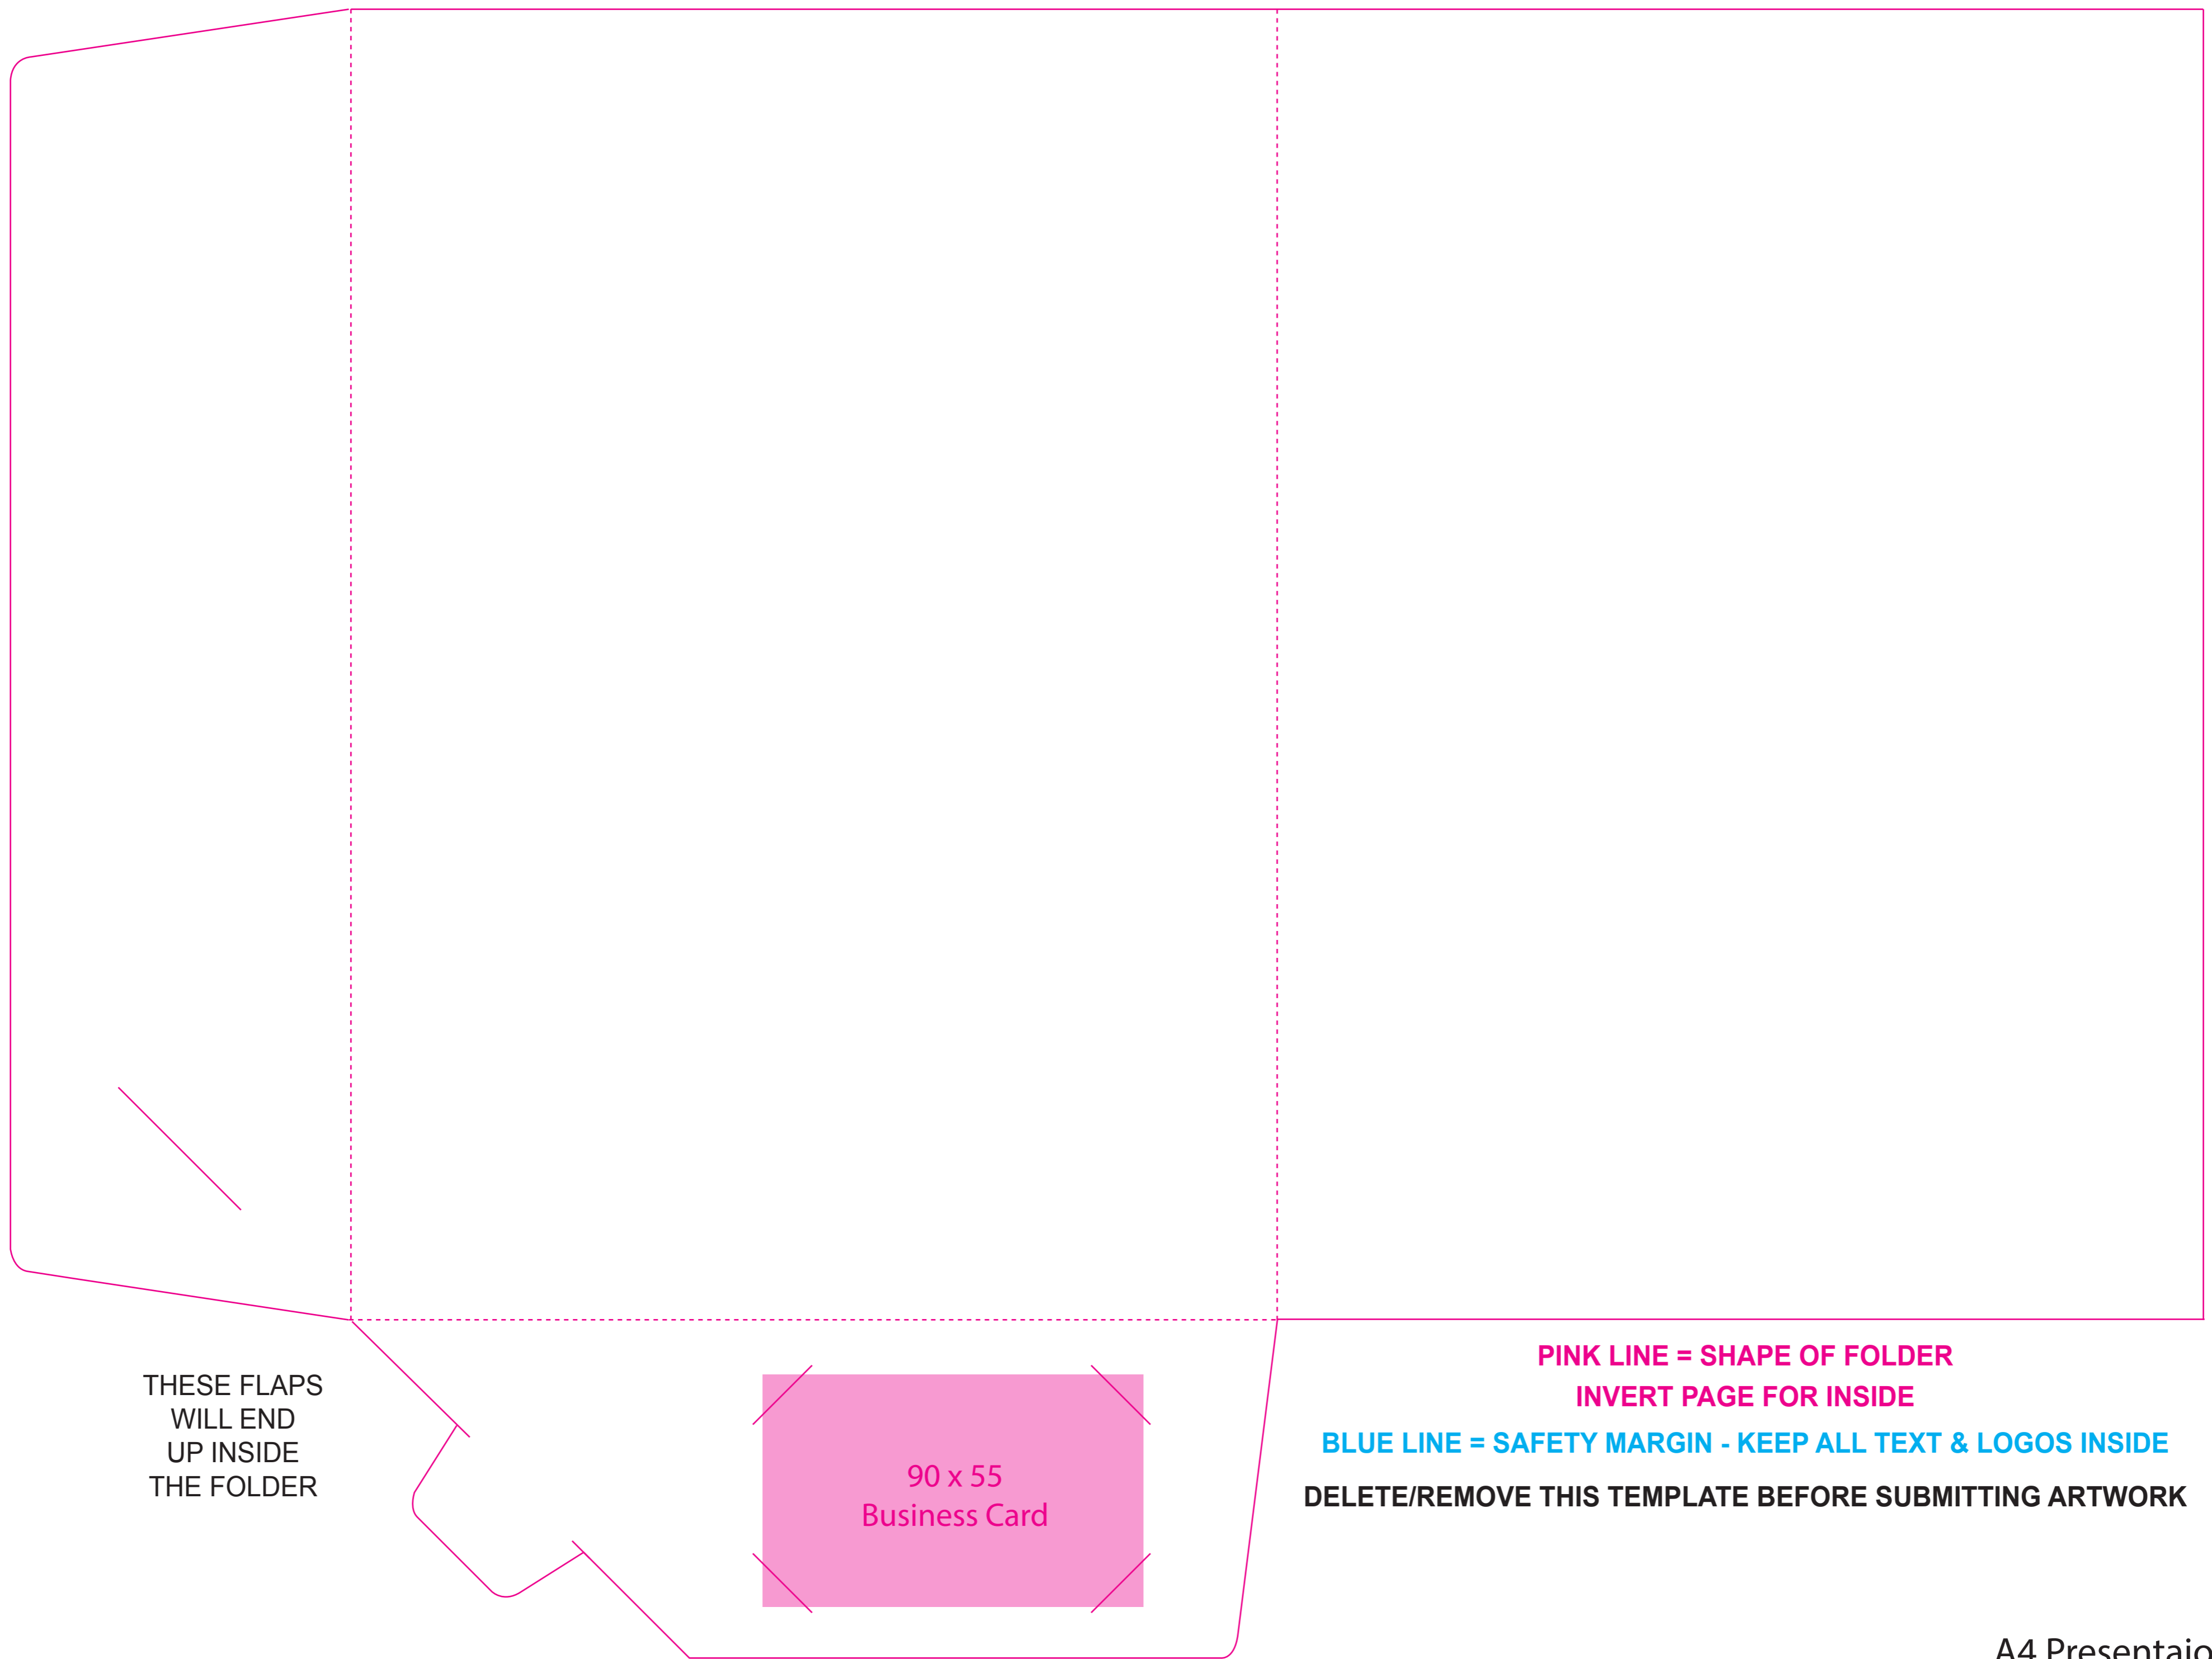

OUTSIDE BACK - Size - 219 x 310mm

OUTSIDE FRONT - Size - 219 x 310mm

THESE FLAPS  
WILL END  
UP INSIDE  
THE FOLDER

90 x 55  
Business Card

FLAP FOR BUSINESS HOLDING

**PINK LINE = SHAPE OF FOLDER**  
**INVERT PAGE FOR INSIDE**  
**BLUE LINE = SAFETY MARGIN - KEEP ALL TEXT & LOGOS INSIDE**  
**DELETE/REMOVE THIS TEMPLATE BEFORE SUBMITTING ARTWORK**